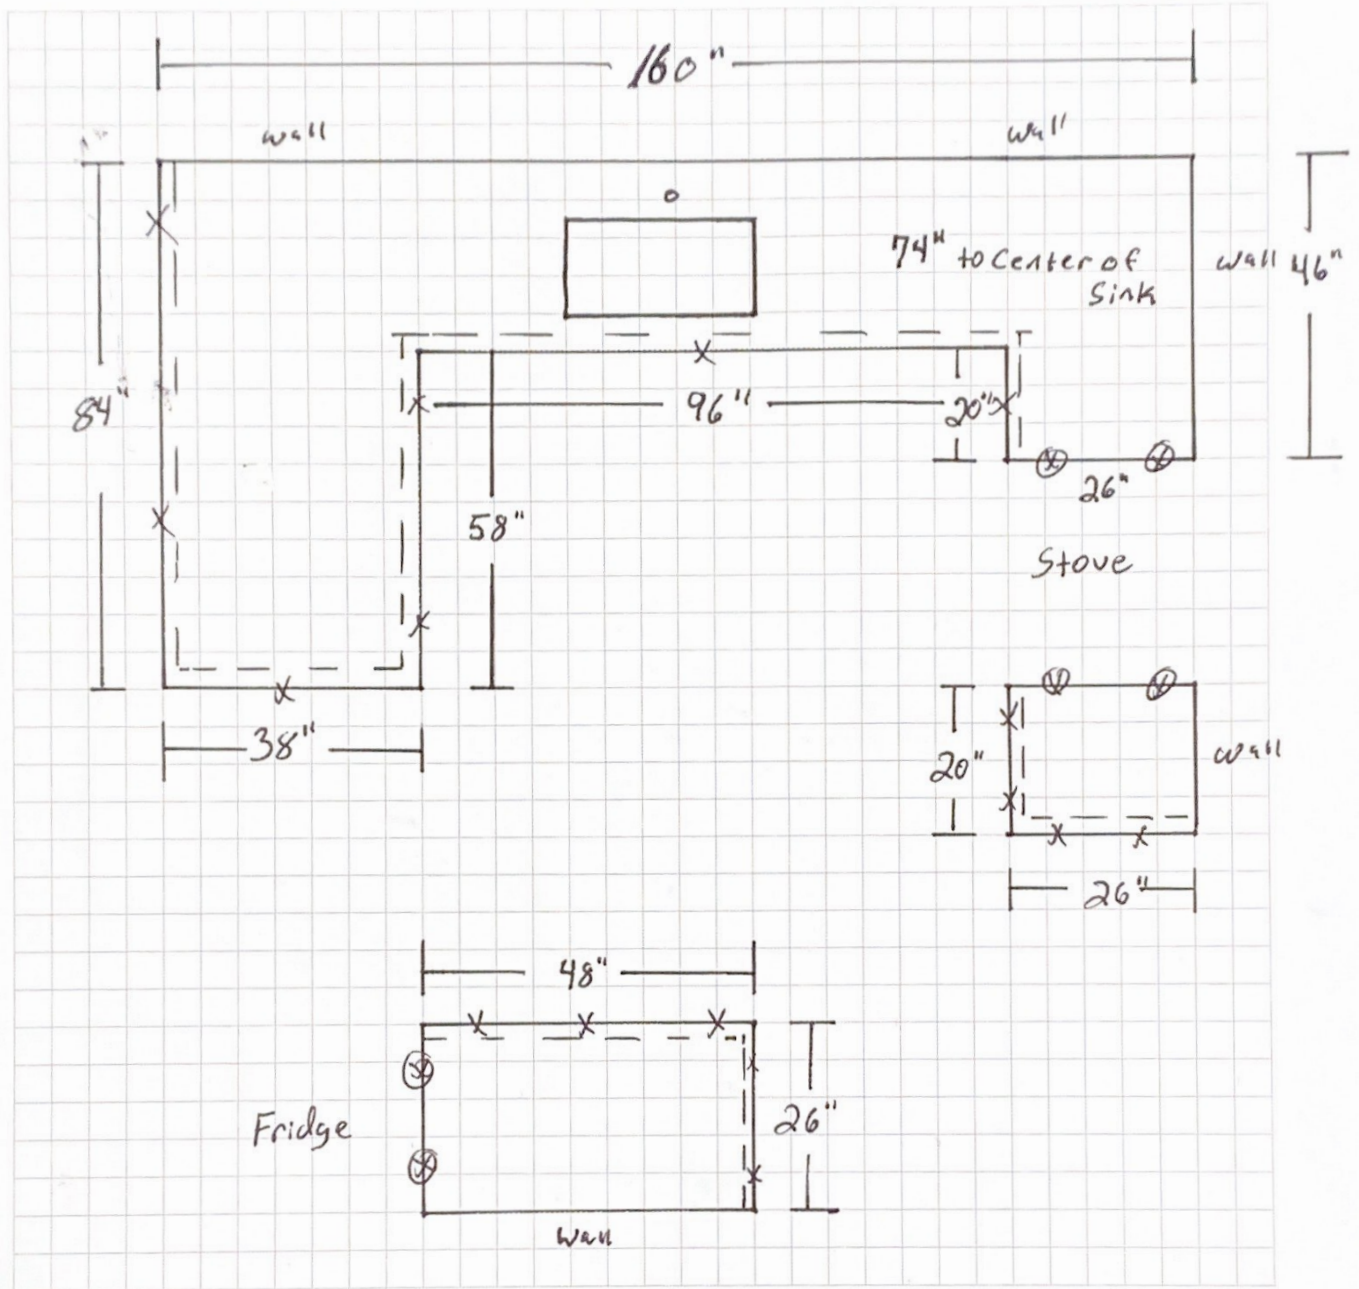

Example drawing of a standard kitchen.

CAPITAL GRANITE  
INC.

BRIDGEPORT: 6128 Dixie Highway, Bridgeport, MI 48722 PHONE: 989.777.2613  
PETOSKEY: 218 W. Mitchell Street, Petoskey, MI 49770 PHONE: 231.347.1542